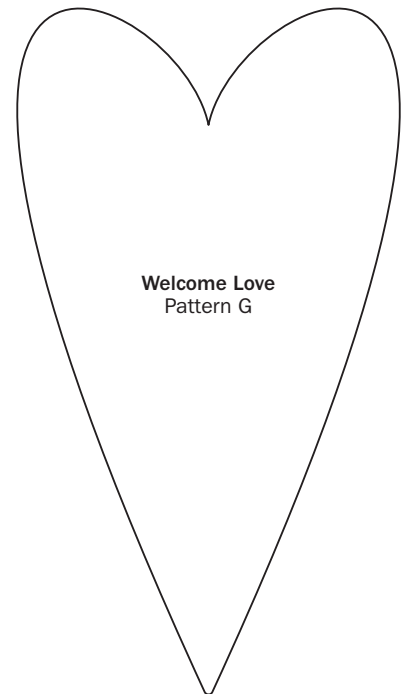

Project: Welcome Love

**\* NOTE:**

When printing a downloadable pdf, set Page Scaling preference to NONE to print patterns at 100%. Do NOT "Shrink to Fit" or "Fit to Printable Area."

Project: Welcome Love

Welcome Love  
Pattern F

This box should  
measure 1".

← 1" →

**\* NOTE:**  
When printing a  
downloadable pdf, set Page  
Scaling preference to NONE  
to print patterns at 100%.  
Do NOT "Shrink to Fit"  
or "Fit to Printable Area."

Project: Welcome Love

Welcome Love  
Pattern H

Welcome Love  
Pattern I

Welcome Love  
Pattern G

Welcome Love  
Embroidery Pattern

This box should  
measure 1".

**\* NOTE:**

When printing a downloadable pdf, set Page Scaling preference to NONE to print patterns at 100%. Do NOT "Shrink to Fit" or "Fit to Printable Area."