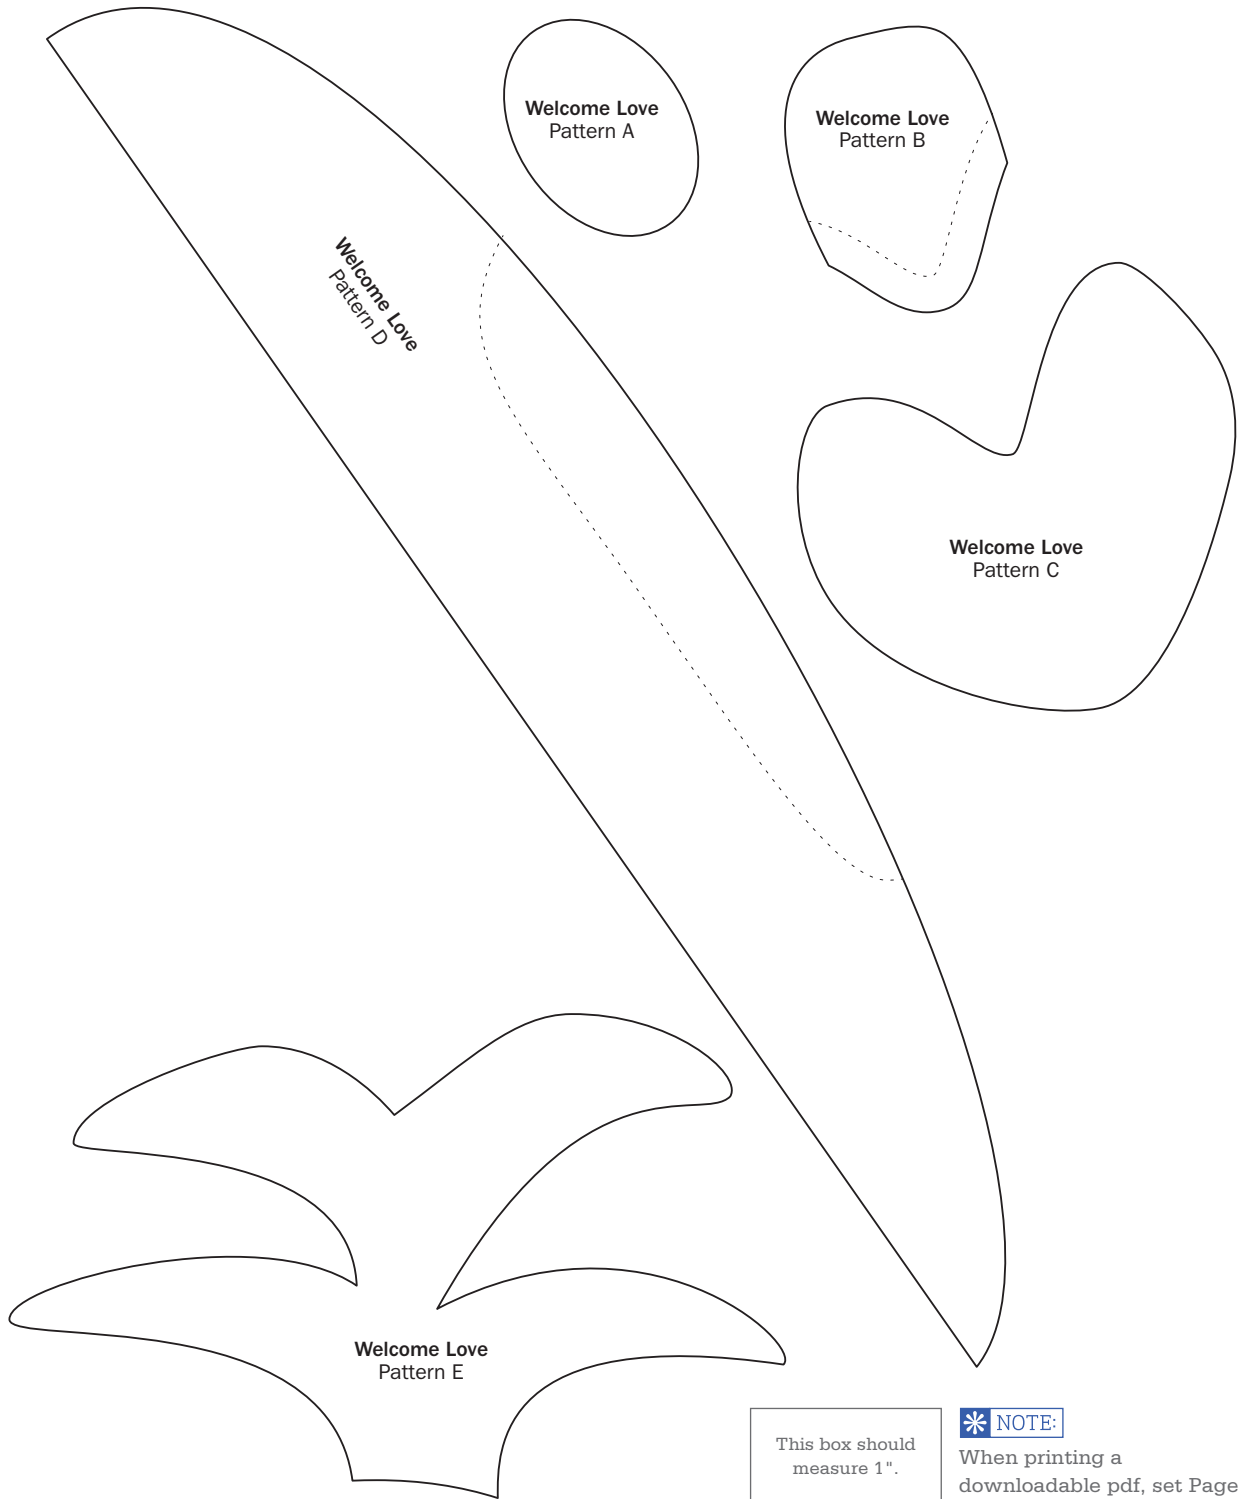

Project: Welcome Love

**\* NOTE:**

When printing a downloadable pdf, set Page Scaling preference to NONE to print patterns at 100%. Do NOT "Shrink to Fit" or "Fit to Printable Area."

Project: Welcome Love

Welcome Love  
Pattern F

This box should  
measure 1".

← 1" →

**\* NOTE:**  
When printing a  
downloadable pdf, set Page  
Scaling preference to NONE  
to print patterns at 100%.  
Do NOT "Shrink to Fit"  
or "Fit to Printable Area."

Project: Welcome Love

Welcome Love  
Pattern H

Welcome Love  
Pattern I

Welcome Love  
Pattern G

Welcome Love  
Embroidery Pattern

This box should  
measure 1".

**\* NOTE:**

When printing a downloadable pdf, set Page Scaling preference to NONE to print patterns at 100%. Do NOT "Shrink to Fit" or "Fit to Printable Area."