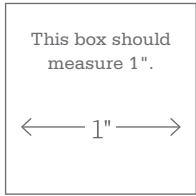

Project: Welcome Love

**\* NOTE:**

When printing a downloadable pdf, set Page Scaling preference to NONE to print patterns at 100%. Do NOT "Shrink to Fit" or "Fit to Printable Area."

Project: Welcome Love

Welcome Love  
Pattern F

This box should  
measure 1".

← 1" →

**\* NOTE:**  
When printing a  
downloadable pdf, set Page  
Scaling preference to NONE  
to print patterns at 100%.  
Do NOT "Shrink to Fit"  
or "Fit to Printable Area."