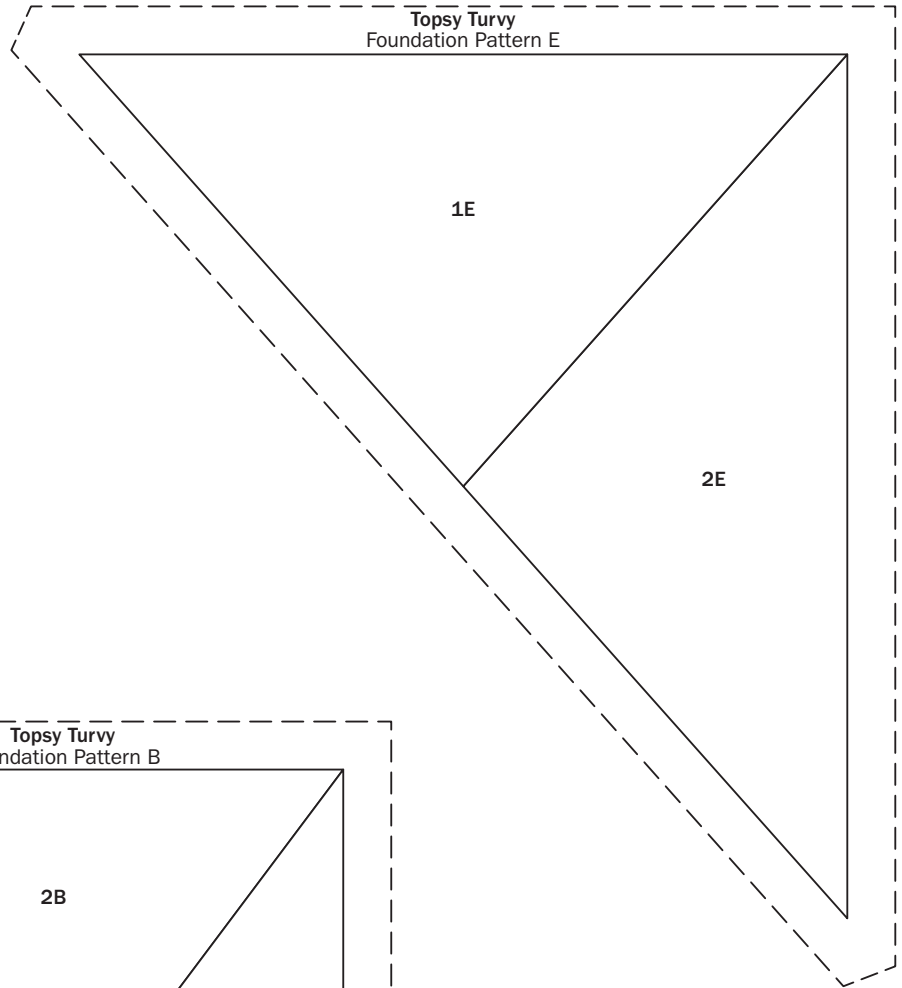

Project: Topsy Turvy

Project: Topsy Turvy

This box should measure 1".

← 1" →

**\* NOTE:**

When printing a downloadable pdf, set Page Scaling preference to NONE to print patterns at 100%. Do NOT "Shrink to Fit" or "Fit to Printable Area."

**\* NOTE:**  
When printing a  
downloadable pdf, set Page  
Scaling preference to NONE  
to print patterns at 100%.  
Do NOT "Shrink to Fit"  
or "Fit to Printable Area."

Project: Topsy Turvy

This box should measure 1".  
← 1" →