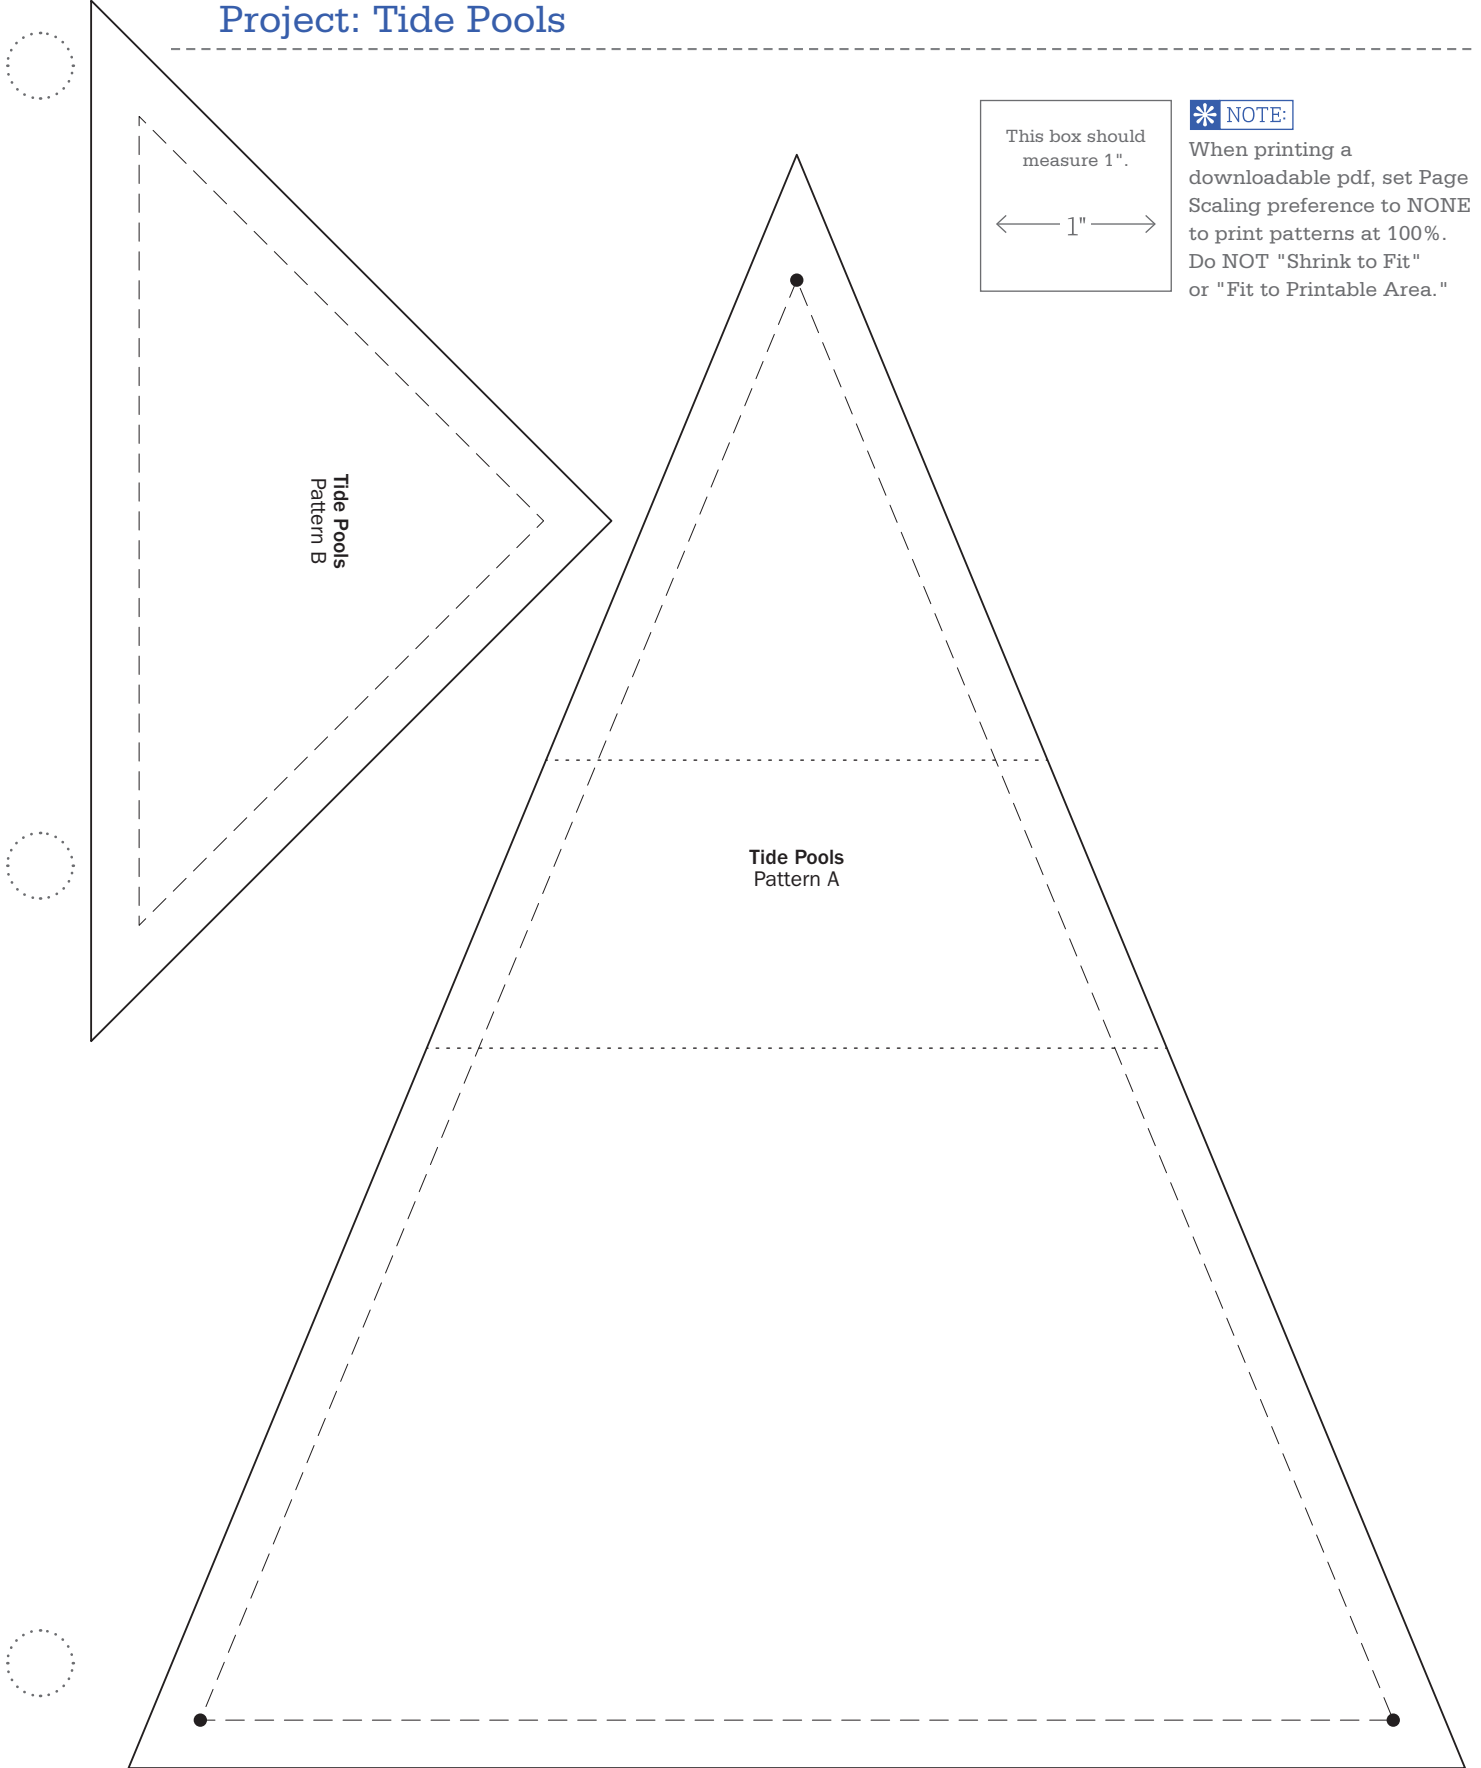

Project: Tide Pools

This box should measure 1".

← 1" →

*** NOTE:**
When printing a downloadable pdf, set Page Scaling preference to NONE to print patterns at 100%. Do NOT "Shrink to Fit" or "Fit to Printable Area."