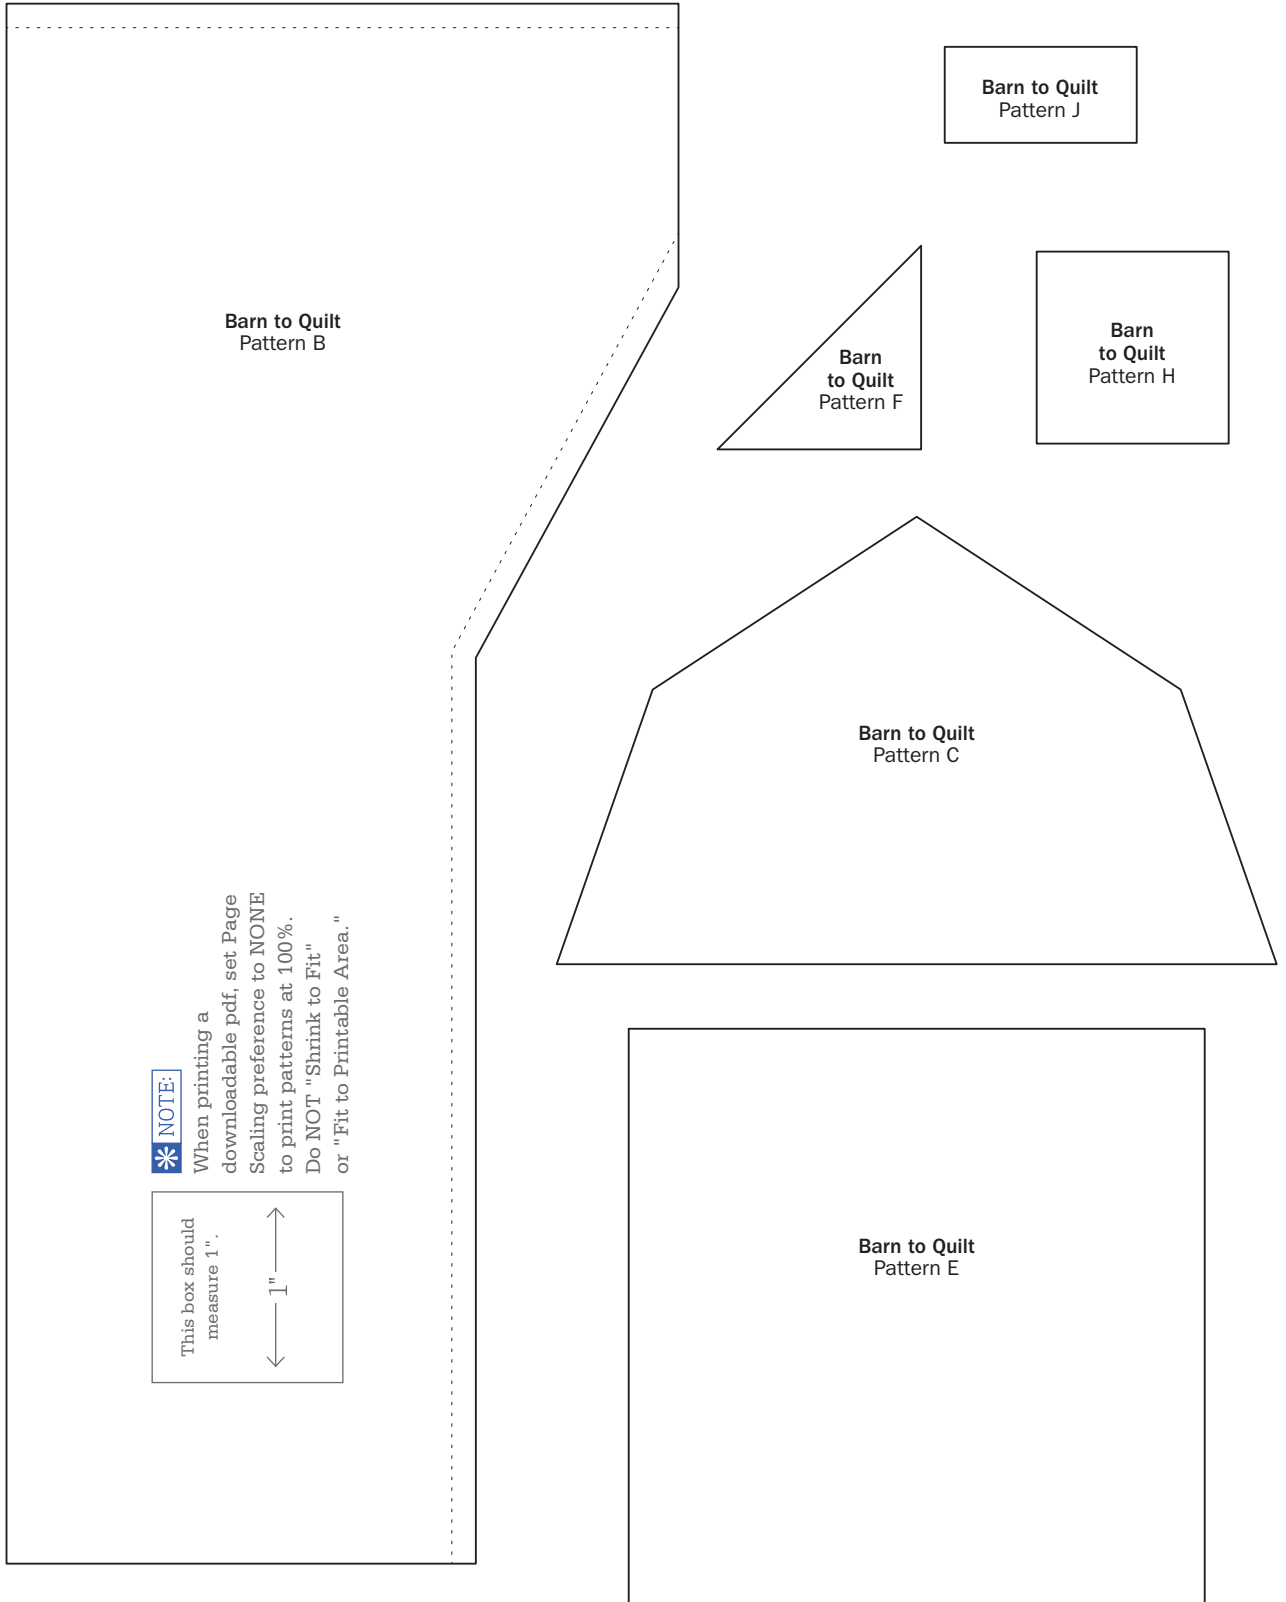

Project: Barn to Quilt

This box should measure 1".

← 1" →

*** NOTE:**

When printing a downloadable pdf, set Page Scaling preference to NONE to print patterns at 100%. Do NOT "Shrink to Fit" or "Fit to Printable Area."

**Barn to Quilt
Pattern A**

Project: Barn to Quilt

Project: Barn to Quilt

This box should measure 1".

← 1" →

*** NOTE:**

When printing a downloadable pdf, set Page Scaling preference to NONE to print patterns at 100%. Do NOT "Shrink to Fit" or "Fit to Printable Area."